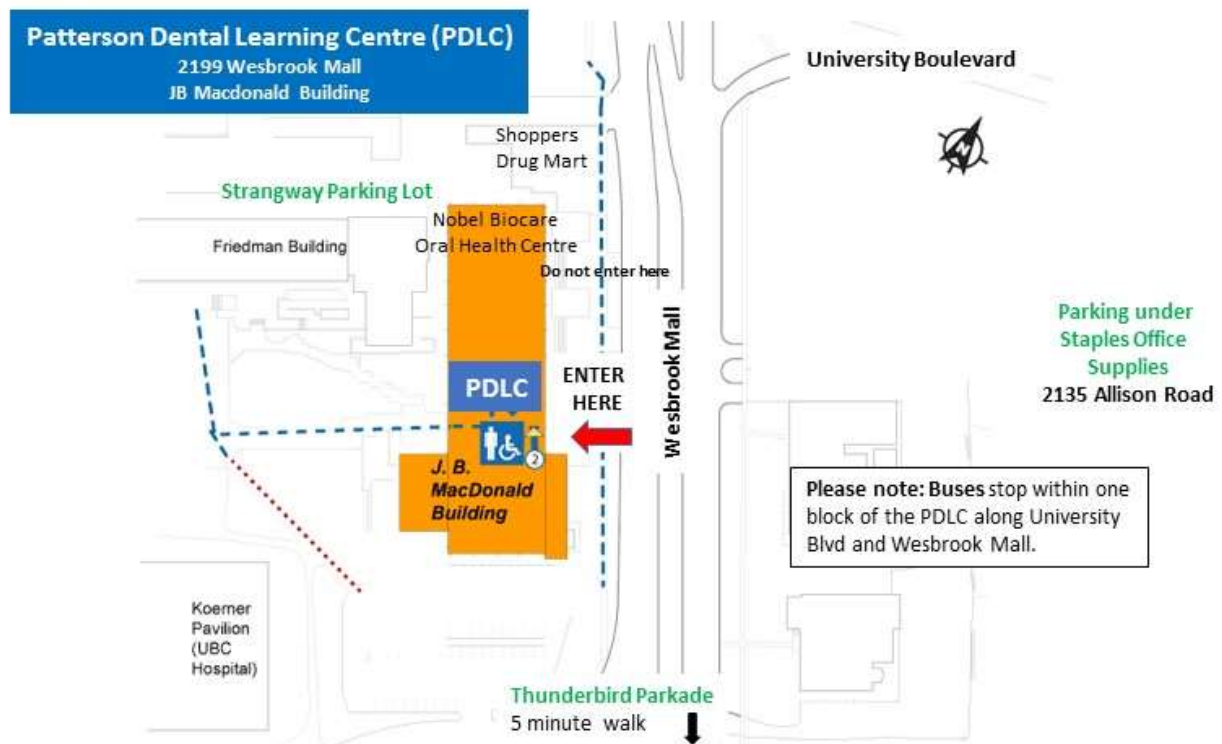

Patterson Dental Learning Centre

LOCATION:

The **Patterson Dental Learning Centre (PDLC)** is located at the UBC Faculty of Dentistry, **JB Macdonald Building** at **2199 Wesbrook Mall**, Vancouver, BC. The closest intersection is University Boulevard and Wesbrook Mall. The entrance to the PDLC is on the **east side** of the JB Macdonald Building, on the **lower level**, at the centre point of the building. A ramp leads down to the PDLC front door. The entrance is on your right if you are accessing it from Wesbrook Mall.

Please note: The PDLC entrance door is locked 24 hours. When you arrive, **please press the door bell**, located to the right of the door.

NOTE: You cannot access the PDLC from the Nobel Biocare Oral Health Centre clinic entrance.

PARKING:

The closest parking is located under the Nobel Biocare Oral Health Centre, 2151 Wesbrook Mall. The parking lot is accessible off Wesbrook Mall, just south of Shopper's Drug Mart. The daily parking rate is \$16.

In the University Village which is a block east of the PDLC, there is also parking available in a parkade located next to Staples Office Supplies, 2135 Allison Road.

TRANSIT TO UBC:

Please visit the Translink website www.translink.ca to plan your route to UBC. Most buses will stop within one block of the PDLC along University Boulevard or Wesbrook Mall.